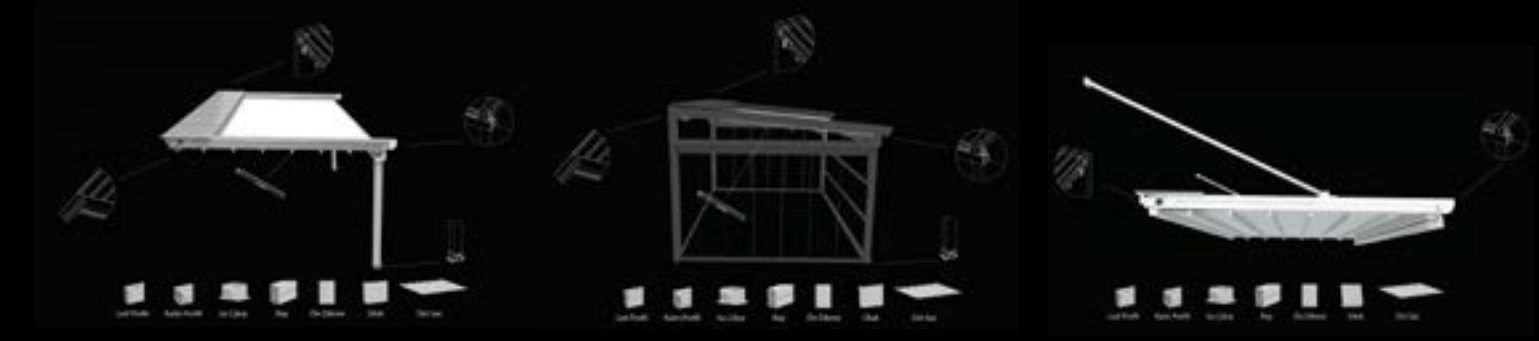

Otomatik Motorlu pergola Tente tüm hava koşullarında kullanım kolaylığı sağlayarak alanınızı daha fonksiyonel hale getiren özel bir gergi sistemi ile çalışmaktadır. Motorlu tente ve pergola tente olarak bilinen pergola sistemin kullanım alanı oldukça geniştir. Özellikle cafe, restaurant, dış mekan, bahçe ve teraslarda 4 mevsim konfor yakalamak isteyen kullanıcıların tercih ettiği otomatik tente sistemidir.

Automatic Motorized pergola awning works with a special tension system that makes your space more functional by providing ease of use in all weather conditions. The usage area of the pergola system known as motorized awning and pergola awning is quite wide. It is an automatic awning system preferred by users who want to catch 4 seasons of comfort especially in cafes, restaurants, outdoor spaces, gardens and terraces.