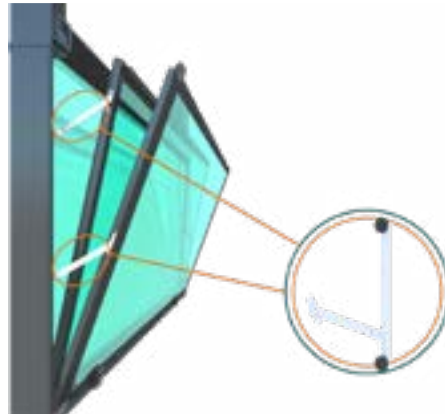

Giyotin cam sistemleri; hareketli sistemler olarak bilinen küpeşte olarak da adlandırılır. Bunun yanında bu sistemler efsanevi ve şık görüntüsü ile mekânınıza canlılık katar. Ofislerde, pastanelerde, otellerde, kafelerde ve üstelik teraslarda bile kullanılan cam sistemler oldukça estetik ve doğal bir görünümüyle yaşam alanınıza zarafet katar.

Guillotine glass systems; It is also called handrail, also known as movable systems. In addition, these systems add vitality to your space with its legendary and stylish appearance. Glass systems used in offices, patisseries, hotels, cafes and even terraces add elegance to your living space with a very aesthetic and natural appearance.